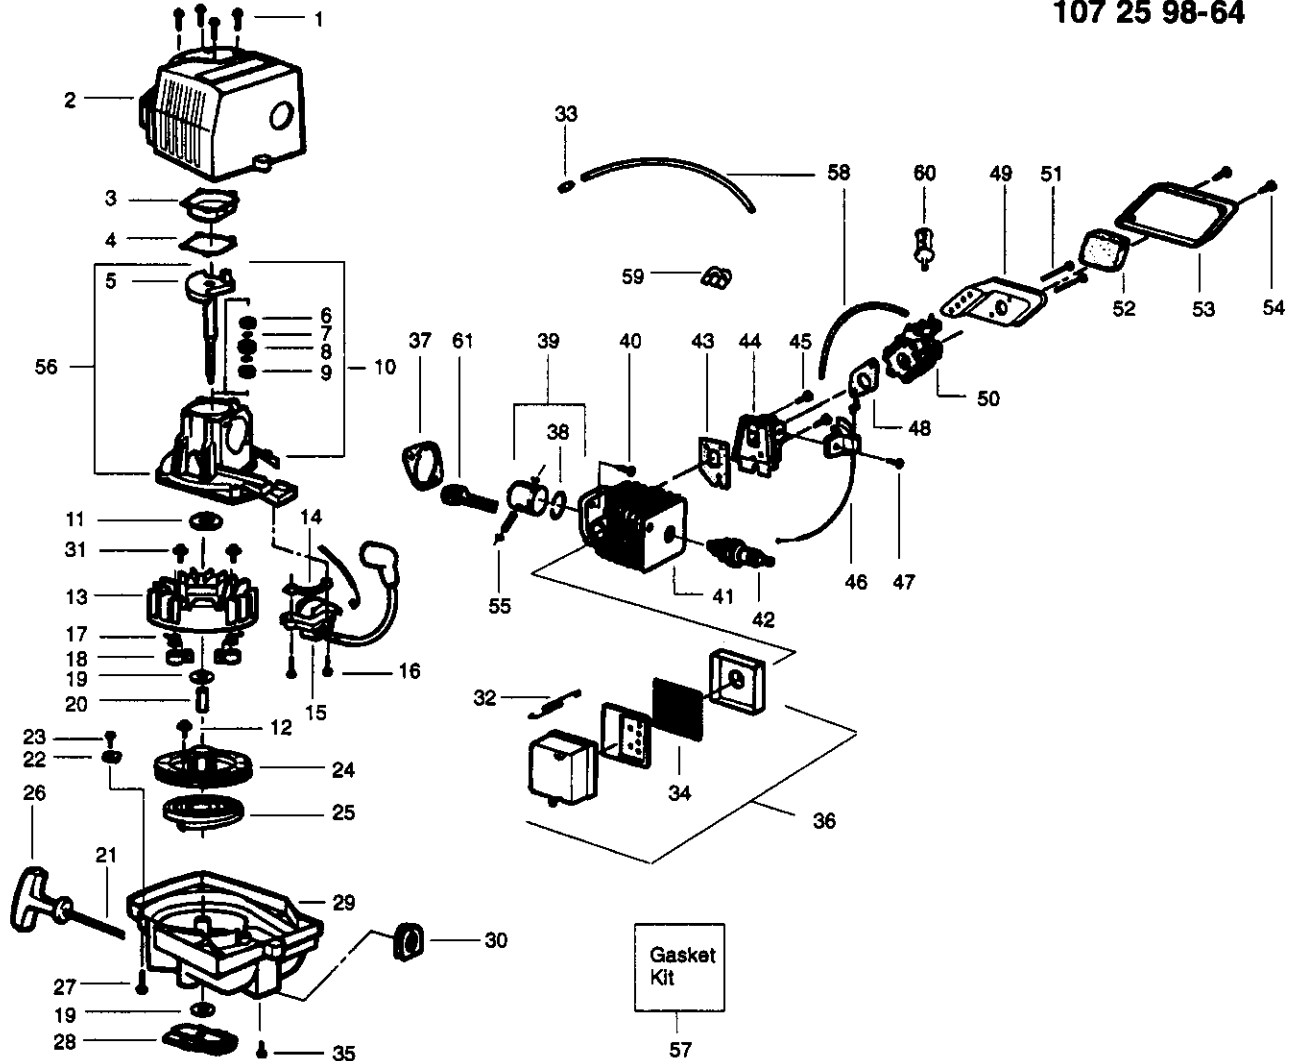

SPAREPARTS

107 25 98-64

Ref.	Part No.	Description	Ref.	Part No.	Description	Ref.	Part No.	Description
1.	530015810	Screw-Shroud	27.	530015886	Screw-Fan Housing	51.	530015849	Screw-Air Box
2.	530038014	Shroud	28.	530014396	Clutch Ass'y. Kit	52.	530029934	Air Filter Foam
3.	530029929	Crankcase Cover	29.	530014635	Fan Housing	53.	530036193	Air Filter Cover
4.	530019181	Gasket-Shrd./C'case	30.	530019182	Grommet	54.	530015635	Screw-A.F. Cover
5.	530014307	Crankshaft Ass'y.	31.	530015882	Screw-Flywheel	55.	530015162	Piston Pin Retainer
6.	530032125	Inner Bearing	32.	530029930	Muffler Spring	56.	★★★★	C'case & C'shaft Assy. (Incl. 5 & 10)-Ser. Ref 1
7.	530015945	Retainer-C'case	33.	530023877	Fuel Line Fitting	57.	★★★★	Gasket Kit-Service Ref 1 (Incl. 4, 37, 43 & 48)
8.	530019179	Crankcase Seal	34.	530036180	Muffler Screen			
9.	530032124	Outer Bearing	35.	530015934	Screw-Fan Hsg./Shrd.			
10.	★★★★	Crankcase Ass'y. (Incl. 6-9)-Ser. Ref. 1	36.	530069352	Muffler Kit			
11.	530015941	Retaining Ring	37.	530019223	Cylinder Gasket	58.	530069599	Fuel Line Kit (Incl. Fuel and Vent lines)
12.	530016080	Screw-Pulley	38.	530029924	Piston Ring	59.	530016103	Retainer Clip
13.	530039149	Flywheel Ass'y.	39.	-	Piston Kit (Incl. 38 & 55)	60.	530014362	Fuel Pick-up Ass'y.
14.	530036145	Spacer-Ignit. Mod.	40.	530069350	Type 1	61.	530069615	Connecting Rod Kit
15.	530039163	Ignition Module	41.	530015953	Type 2	Not Shown		
16.	530015954	Screw-Ignit. Mod.	42.	★★★★	Screw-Cylinder			
17.	530047570	Spring-Starter Dog	43.	503235008	Cylinder-Ser. Ref 1			
18.	530029939	Starter Dog	44.	530019233	Spark Plug (RCJ-8Y)	Operator's Manual European Scandinavian		
19.	530015828	Washer	45.	530019233	Gasket-Cylin./Carb.			
20.	530015930	Flywheel Spacer	46.	530037862	Carb. Adaptor			
21.	530069232	Rope Kit	47.	530018014	Screw-Carb. Adap.			
22.	530015963	Retainer	48.	530014384	Throttle Cable Ass'y.			
23.	530015496	Screw-Retainer	49.	530015775	Screw-Thrott. Cable			
24.	530069353	Starter Pulley Kit	50.	530019194	Gasket-Carb. Adap			
25.	530029395	Starter Spring		530036192	Air Box			
26.	530027569	Starter Handle		-	Carburetor			
				530035306 530069682	Type 1 WT 221 Type 2 WT 379			