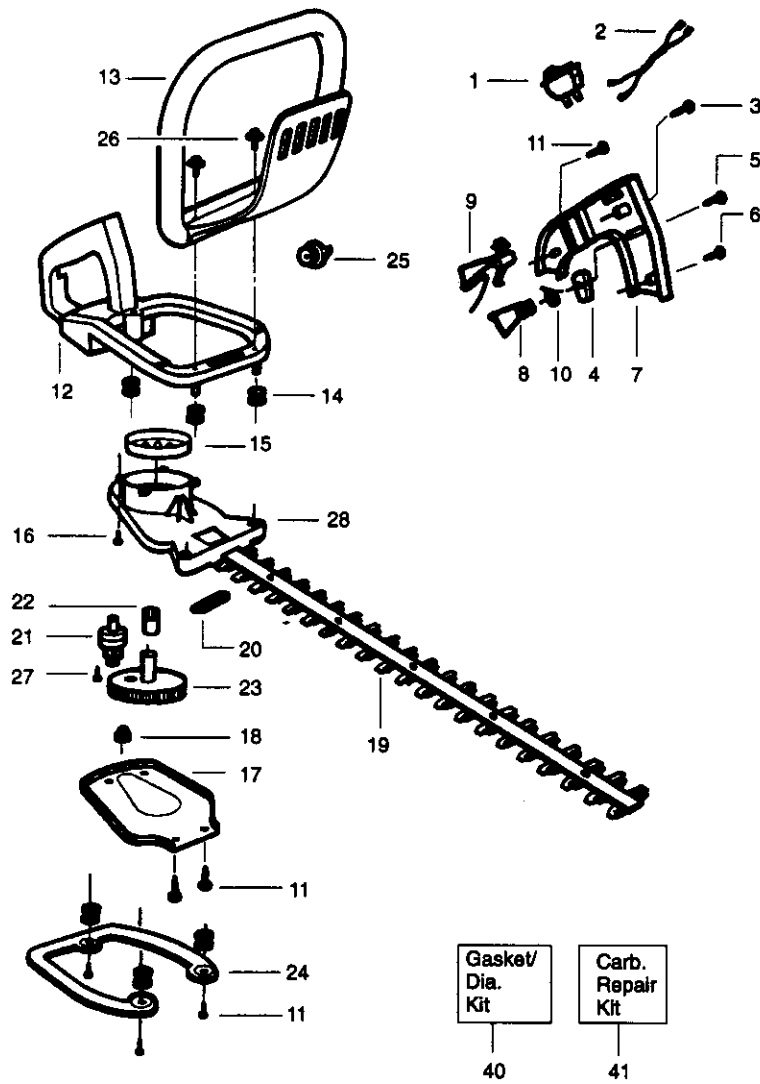

Ref.	Part No.	Description	Ref.	Part No.	Description	Ref.	Part No.	Description
1.	530029954	Ignition Switch	27.	530015805	Screw-Gear	41.	-	Carb. Repair Kit
2.	530036443	Switch Wire Ass'y.	28.	530014399	Gear Box Ass'y.		530035312	Type 1
3.	530015775	Screw-Handle Cov.			(Incl. 21, 22 & 27)		-	Type 2
4.	530029958	Trigger Lever	TYPE 1 ONLY (INCL. 29-40)				530069656	(Incl. 33-40, 42-46 & Primer Bulb)
5.	530015940	Screw-Handle Cov.	29.	530035014	Metering Diaphragm		530069867	Walbro
6.	530015770	Screw-Handle Cov.	30.	530035320	Metering Diaphragm Gasket			Zama
7.	530038305	Handle Cover	31.	530035164	Pump Gasket	TYPE 2 ONLY (INCL. 42 & 43)		
8.	530029956	Throttle Trigger	32.	530035166	Pump Diaphragm	42.	530038318	Limiter Cap-High
9.	530036122	Throttle Lockout	33.	530035250	Metering Pin	43.	530038317	Limiter Cap-Low
10.	530036123	Trigger Spring	34.	530035031	Metering Lever	44.	-	Needle-High
11.	530015934	Screw-Handle Cov.	35.	530035178	Fuel Inlet Screen		530035407	Walbro
12.	530047879	Rear Handle/Tank Ass'y.	36.	530035106	Inlet Needle Valve		530035443	Zama
13.	530094992	Front Handle	37.	530035139	Metering Lever Spring	45.	-	Needle-Low
14.	530029946	Isolator Spring	38.	530035236	Metering Lever Pin Screw		530035408	Walbro
15.	530048113	Clutch Drum	39.	530035162	Welch Plug		530035444	Zama
16.	530015814	Screw	40.	-	Gasket/Diaphragm Kit (Incl. 29-32)	46.	-	Needle Spring
17.	530029916	Gear Box Plate		530035313	Walbro		530035293	Walbro
18.	530032121	Bushing-Blade Ass'y.		530069866	Zama		530035445	Zama
19.	530095074	Blade Ass'y.						
20.	530029948	Blade Seal						
21.	530036228	Pinion Ass'y.						
22.	530016013	Drive Gear Bearings						
23.	530069355	Drive Gear Kit						
24.	530036046	Isolator Plate						
25.	530036965	Fuel Cap Ass'y.						
26.	530015955	Screw-Front Handle						