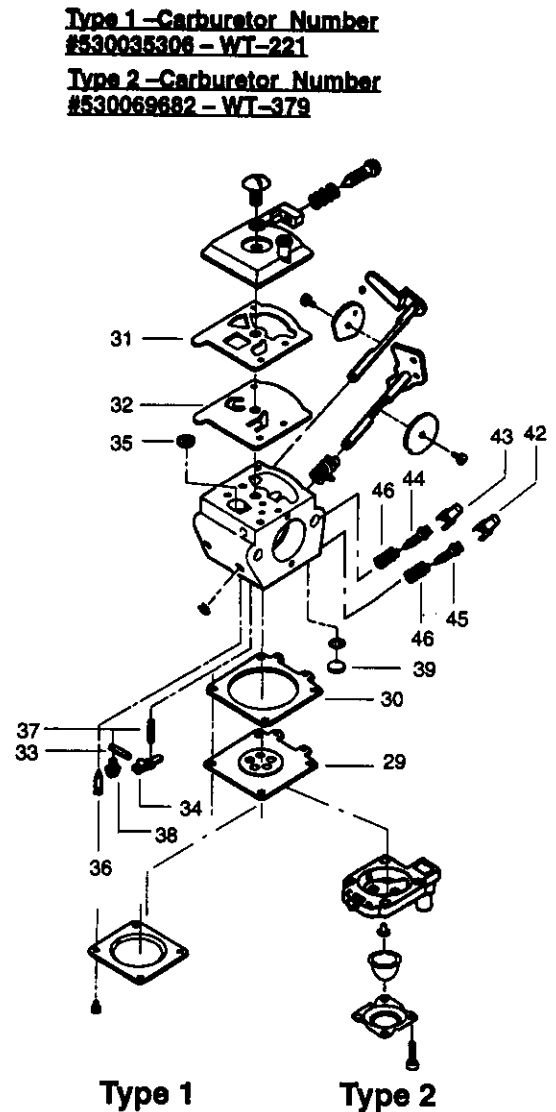

Ref.	Part No.	Description	Ref.	Part No.	Description	Ref.	Part No.	Description
1.	530029954	Ignition Switch	27.	530015805	Screw-Gear	41.	-	Carb. Repair Kit
2.	530036443	Switch Wire Ass'y.	28.	530014399	Gear Box Ass'y.		530035312	Type 1
3.	530015775	Screw-Handle Cov.			(Incl. 21, 22 & 27)		-	Type 2
4.	530029958	Trigger Lever	TYPE 1 ONLY (INCL. 29-40)				530069656	(Incl. 33-40, 42-46 & Primer Bulb)
5.	530015940	Screw-Handle Cov.	29.	530035014	Metering Diaphragm		530069867	Walbro
6.	530015770	Screw-Handle Cov.	30.	530035320	Metering Diaphragm Gasket			Zama
7.	530038305	Handle Cover	31.	530035164	Pump Gasket	TYPE 2 ONLY (INCL. 42 & 43)		
8.	530029956	Throttle Trigger	32.	530035166	Pump Diaphragm	42.	530038318	Limiter Cap-High
9.	530036122	Throttle Lockout	33.	530035250	Metering Pin	43.	530038317	Limiter Cap-Low
10.	530036123	Trigger Spring	34.	530035031	Metering Lever	44.	-	Needle-High
11.	530015934	Screw-Handle Cov.	35.	530035178	Fuel Inlet Screen		530035407	Walbro
12.	530047879	Rear Handle/Tank Ass'y.	36.	530035106	Inlet Needle Valve		530035443	Zama
13.	530094992	Front Handle	37.	530035139	Metering Lever Spring	45.	-	Needle-Low
14.	530029946	Isolator Spring	38.	530035236	Metering Lever Pin Screw		530035408	Walbro
15.	530048113	Clutch Drum	39.	530035162	Welch Plug		530035444	Zama
16.	530015814	Screw	40.	-	Gasket/Diaphragm Kit (Incl. 29-32)	46.	-	Needle Spring
17.	530029916	Gear Box Plate		530035313	Walbro		530035293	Walbro
18.	530032121	Bushing-Blade Ass'y.		530069866	Zama		530035445	Zama
19.	530095074	Blade Ass'y.						
20.	530029948	Blade Seal						
21.	530036228	Pinion Ass'y.						
22.	530016013	Drive Gear Bearings						
23.	530069355	Drive Gear Kit						
24.	530036046	Isolator Plate						
25.	530036965	Fuel Cap Ass'y.						
26.	530015955	Screw-Front Handle						